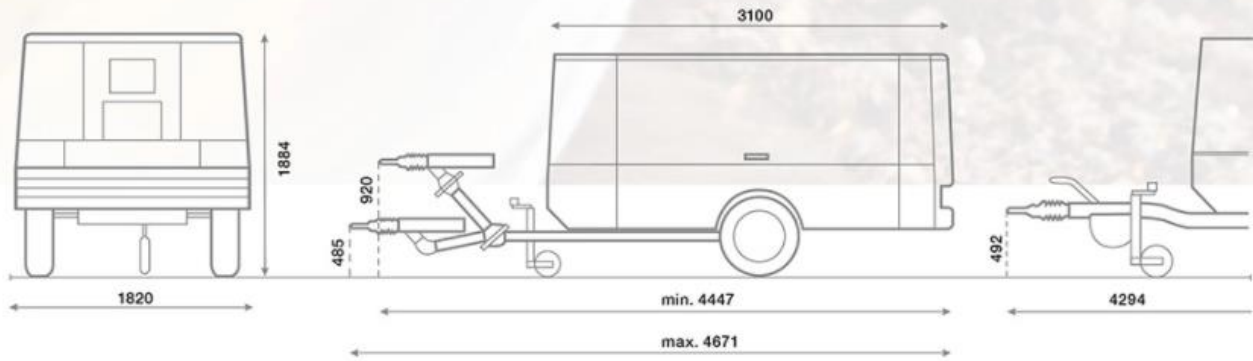

# Technical Data - C85-14 to C140-9

[mm]

Adjustable towbar

Straight towbar

Skid mount

Base mount